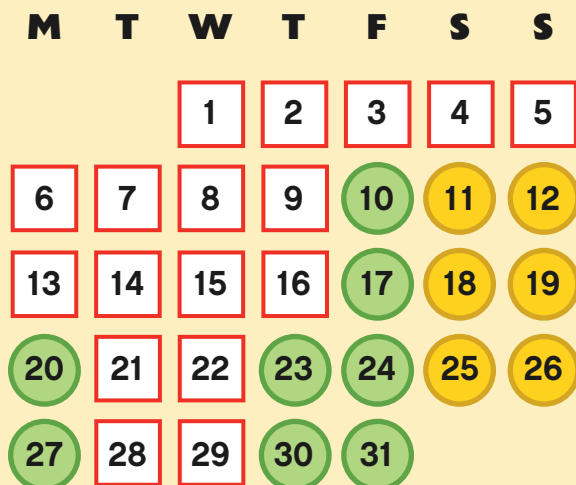

ONE DAY TICKET PRICES

7+ DAYS IN ADVANCE

1-6 DAYS IN ADVANCE

GATE PRICE

- GREEN DAY TICKET   **£30**
- YELLOW DAY TICKET   **£35**
- BLUE DAY TICKET   **£45**
- CHRISTMAS EVENT   **£35**
- CLOSED DAYS

£45

£50

£60

£35

MARCH

APRIL

MAY