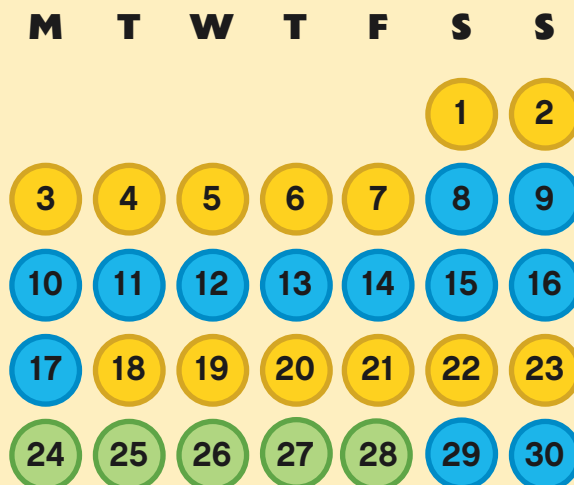

ONE DAY TICKET PRICES

7+ DAYS IN ADVANCE

1-6 DAYS IN ADVANCE

GATE PRICE

- GREEN DAY TICKET **£30**
- YELLOW DAY TICKET **£35**
- BLUE DAY TICKET **£45**
- CHRISTMAS EVENT **£35**
- CLOSED DAYS

£45

£50

£60

£35

MARCH

APRIL

MAY

JUNE

JULY

AUGUST

SEPTEMBER

OCTOBER

DECEMBER