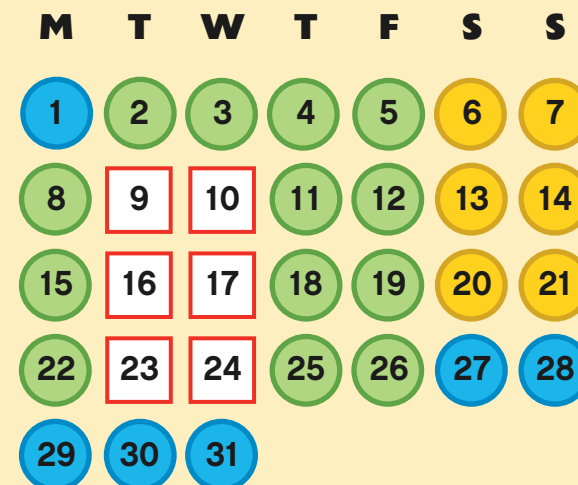

ONE DAY TICKET PRICES

7+ DAYS IN ADVANCE

1-6 DAYS IN ADVANCE

GATE PRICE

- GREEN DAY TICKET   **£30**
- YELLOW DAY TICKET   **£35**
- BLUE DAY TICKET   **£45**
- CHRISTMAS EVENT   **£35**
- CLOSED DAYS

£45

£50

£60

£35

MARCH

APRIL

MAY