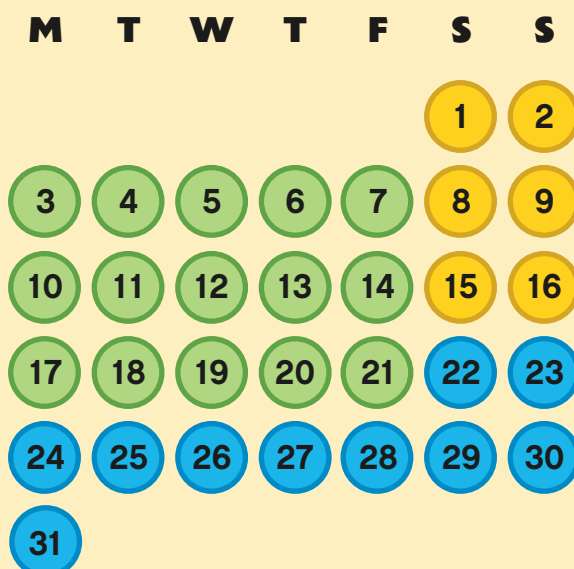

ONE DAY TICKET PRICES

7+ DAYS IN ADVANCE

1-6 DAYS IN ADVANCE

GATE PRICE

- GREEN DAY TICKET **£30**
- YELLOW DAY TICKET **£35**
- BLUE DAY TICKET **£45**
- CHRISTMAS EVENT **£35**
- CLOSED DAYS

£45

£50

£60

£35

MARCH

APRIL

MAY

JUNE

JULY

AUGUST

SEPTEMBER

OCTOBER

DECEMBER