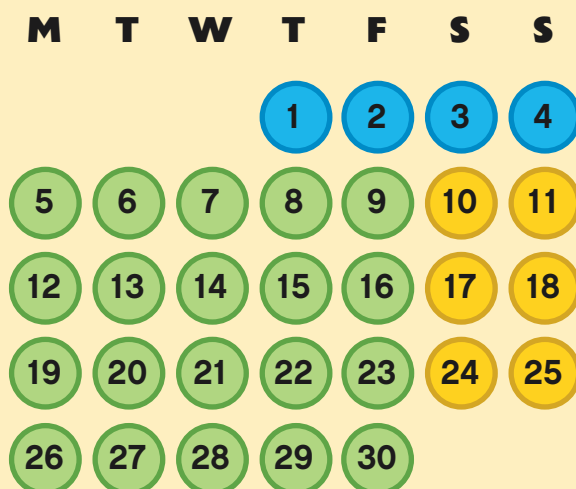

£35

MARCH

APRIL

MAY

JUNE

JULY

AUGUST

SEPTEMBER

OCTOBER

DECEMBER