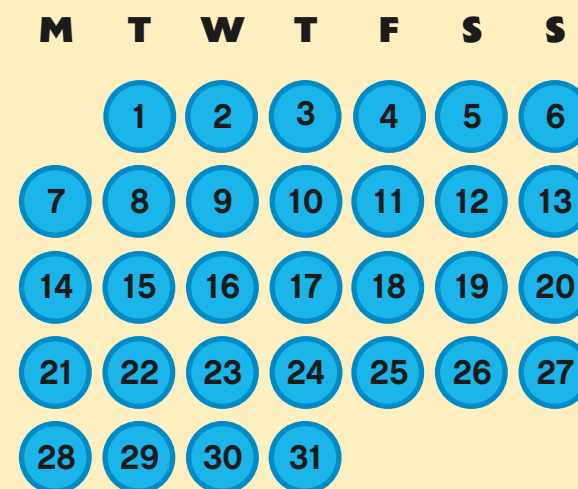

£35

MARCH

APRIL

MAY

JUNE

JULY

AUGUST

SEPTEMBER

OCTOBER

DECEMBER